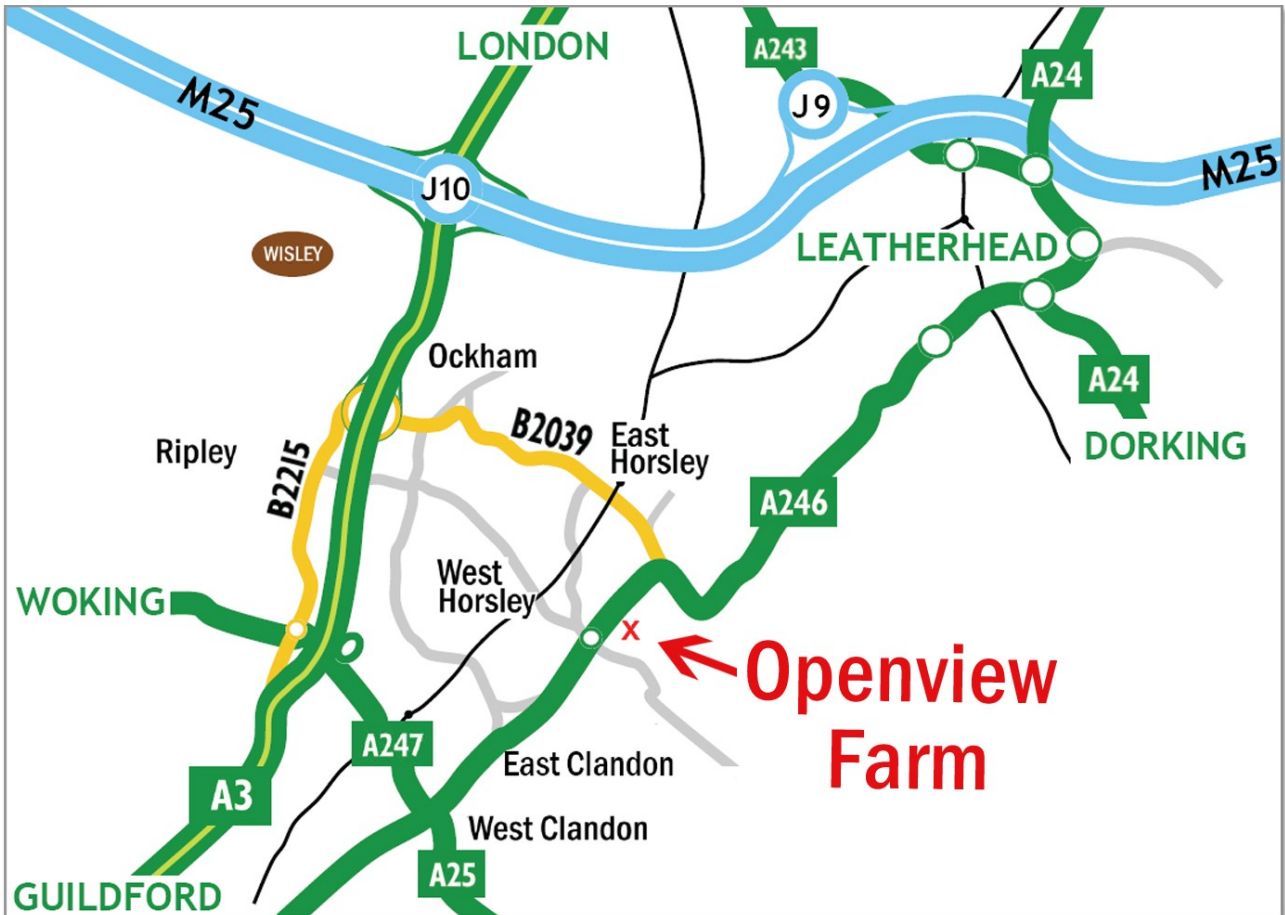

Your ordered turkeys can be collected from Openview Farm

Openview Farm

**Epsom Road, West Horsley, Leatherhead,
Surrey, KT24 6AP**

Tel: 01483 282548