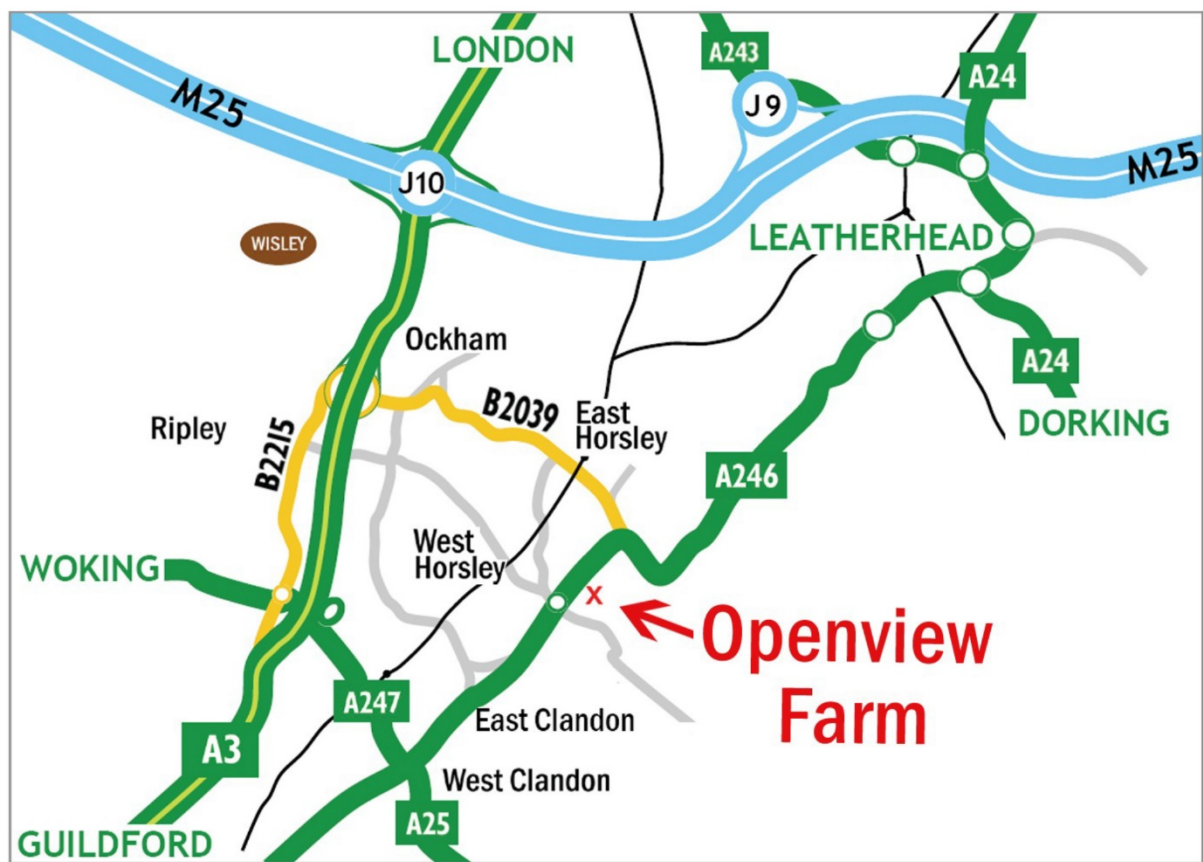

Collecting your Turkey from Bramble Farm

Address:

Openview Farm, Epsom Road,
West Horsley, Leatherhead, Surrey,
KT24 6AP

Directions: Openview Farm is located on the A246 (Epsom Road) the entrance almost opposite the Squires Garden Centre.

It is about 5 minutes drive from the A3 – Ockham/Send junction, and close to Guildford, Leatherhead and Dorking.

To view location in Google Maps [click here](#)

2016 Collection times: Your ordered turkeys can be collected from Openview Farm on;